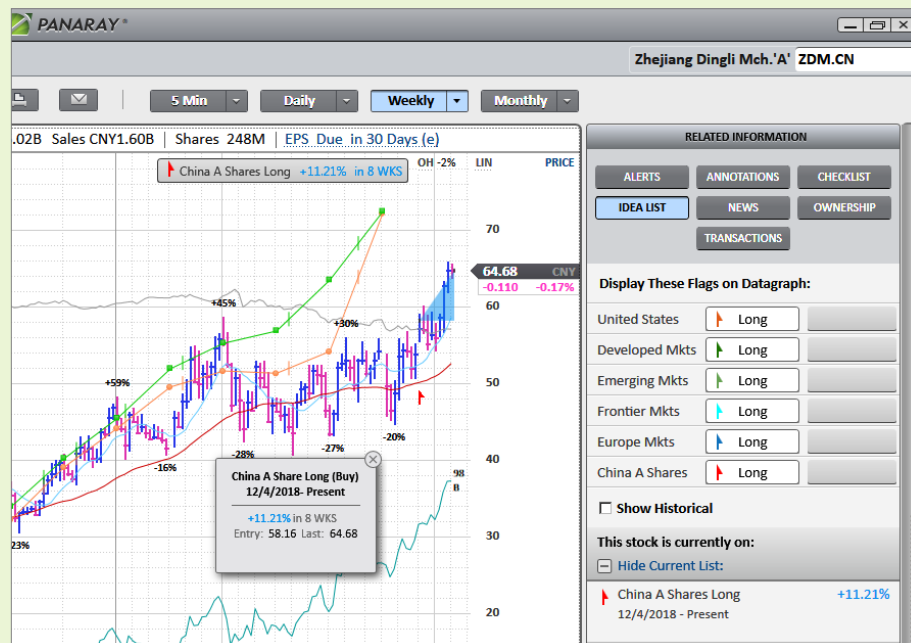

New Features

A William O'Neil + Company Service

China A Share Global Focus List

A new Global Focus List is available in PANARAY®. Uncover top-quality China A Share stocks that fit the proven O'Neil Methodology. Our analysts identify which stocks to buy and when to buy them. For information on this and other Global Focus Lists, please call (800) 545-8940.

Improved Print Performance

PANARAY batch printing has been optimized so you can complete large print jobs faster than before.

Send Text Alerts to International Numbers

PANARAY can now send text (SMS) alerts to International Mobile Numbers.